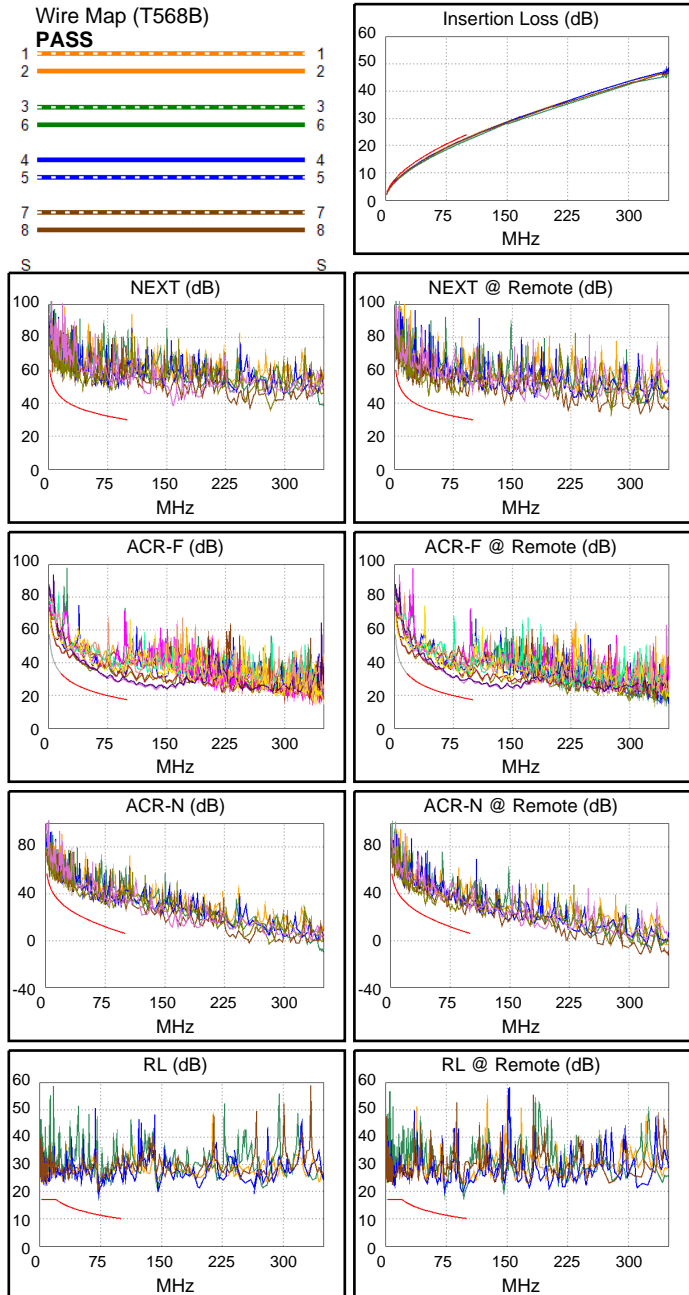

Cable ID: CY UTP CAT5 102M

Test Limit: TIA Cat 5e Channel
Limits Version: V7.4
Date / Time: 10/06/2021 02:46:35 PM
Operator: IPCamPower
Headroom 8.7 dB (NEXT 3,6-7,8)
Cable Type: Cat 5e U/UTP
NVP: 69.0%

Main: Versiv
S/N: 2007003
Software Version: V6.4 Build 4
Calibration Date: 06/30/2020
Adapter: DSX-8000 (DSX-CHA804)
S/N: 19221374

Test Summary: PASS

Remote: Versiv
S/N: 2007009
Software Version: V6.4 Build 4
Calibration Date: 06/30/2020
Adapter: DSX-8000R (DSX-CHA804)
S/N: 19365840

Length (ft), Limit 328	[Pair 3,6]	334
Prop. Delay (ns), Limit 555	[Pair 1,2]	503
Delay Skew (ns), Limit 50	[Pair 1,2]	11
Resistance (ohms)	[Pair 1,2]	17.34
Insertion Loss Margin (dB)	[Pair 1,2]	1.2
Frequency (MHz)	[Pair 1,2]	100.0
Limit (dB)	[Pair 1,2]	24.0

PASS	MAIN	SR	MAIN	SR
Worst Pair	3,6-7,8	3,6-7,8	7,8-3,6	3,6-7,8
ACR-F (dB)	9.7	9.1	9.8	9.1
Freq. (MHz)	84.5	88.5	88.8	88.5
Limit (dB)	18.9	18.5	18.4	18.5
Worst Pair	3,6	7,8	3,6	7,8
PS ACR-F (dB)	11.2	11.2	11.3	11.3
Freq. (MHz)	87.5	88.5	87.8	89.0
Limit (dB)	15.6	15.5	15.5	15.4