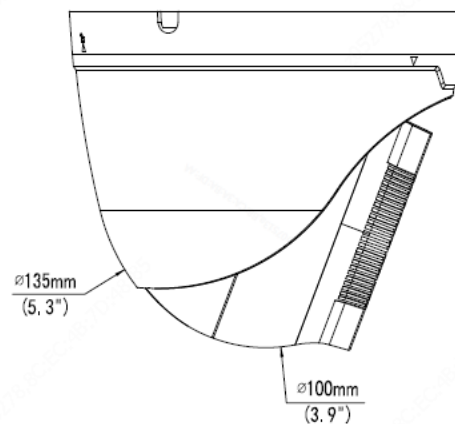

Safety	CE LVD (EN 62368-1:2014+A11:2017) CB (IEC 62368-1:2014) UL (UL 62368-1, 2nd Ed., Issue Date: 2014-12-01)
Environment	CE-RoHS (2011/65/EU;(EU)2015/863); WEEE (2012/19/EU); Reach (Regulation (EC) No 1907/2006)
Protection	IP67 (IEC 60529:1989+AMD1:1999+AMD2:2013) IK10 (IEC 62262:2002)
General	
Power	DC 12V±25%, PoE (IEEE 802.3af)
	Power consumption: Max 10.0W
Power Interface	Ø 5.5mm coaxial power plug
Dimensions (Ø x H)	Φ129 x 110mm (Φ5.1" x 4.3")
Weight	0.66kg (1.45lb)
Material	Metal
Operating Conditions	-30°C ~ 60°C (-22°F ~ 140°F), Humidity: ≤95% RH (non-condensing)
Storage Environment	-30°C ~ 60°C (-22°F ~ 140°F), Humidity: ≤95% RH (non-condensing)
Surge Protection	6KV
Reset Button	Supported

Dimensions

Accessories

TR-JB03-H-IN

Junction Box

TR-JB07/WM03-F-IN

Wall Mount

TR-WM03-B-IN

Wall Mount

TR-UP06-IN

Pole Mount