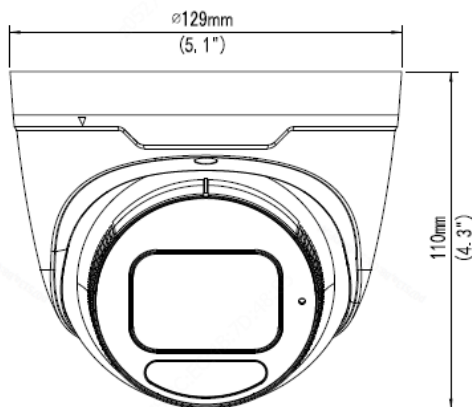

Safety	CE LVD (EN 62368-1:2014+A11:2017) CB (IEC 62368-1:2014) UL (UL 62368-1, 2nd Ed., Issue Date: 2014-12-01)
Environment	CE-RoHS (2011/65/EU;(EU)2015/863); WEEE (2012/19/EU); Reach (Regulation (EC) No 1907/2006)
Protection	IP67 (IEC 60529:1989+AMD1:1999+AMD2:2013) IK10 (IEC 62262:2002)
General	
Power	DC 12V±25%, PoE (IEEE 802.3af)
	Power consumption: Max 10.0W
Power Interface	Ø 5.5mm coaxial power plug
Dimensions (Ø x H)	Φ129 x 110mm (Φ5.1" x 4.3")
Weight	0.66kg (1.45lb)
Material	Metal
Operating Conditions	-30°C ~ 60°C (-22°F ~ 140°F), Humidity: ≤95% RH (non-condensing)
Storage Environment	-30°C ~ 60°C (-22°F ~ 140°F), Humidity: ≤95% RH (non-condensing)
Surge Protection	6KV
Reset Button	Supported

Dimensions

Accessories

TR-JB03-H-IN

Junction Box

TR-JB07/WM03-F-IN

Wall Mount

TR-WM03-B-IN

Wall Mount

TR-UP06-IN

Pole Mount