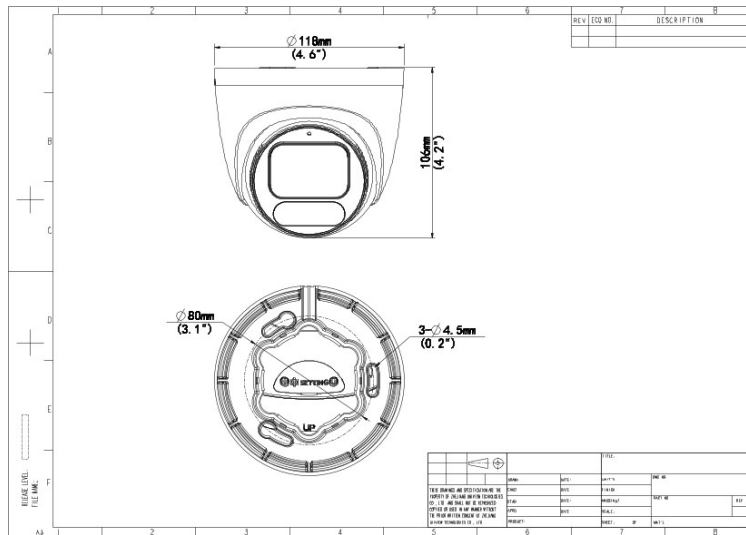

Dimensions

Zhejiang Uniview Technologies Co., Ltd.

No. 369, Xietong Road, Xixing Sub-district, Binjiang District, Hangzhou City, 310051, Zhejiang Province, China (Zhejiang) Pilot Free Trade Zone, China

Email: overseasbusiness@uniview.com; globalsupport@uniview.com

<http://www.uniview.com>

©2024 Zhejiang Uniview Technologies Co., Ltd. All rights reserved.

*Product specifications and availability are subject to change without notice.

*Despite our best efforts, technical or typographical errors may exist in this document. Uniview cannot be held responsible for any such errors and reserves the right to change the contents of this document without prior notice.