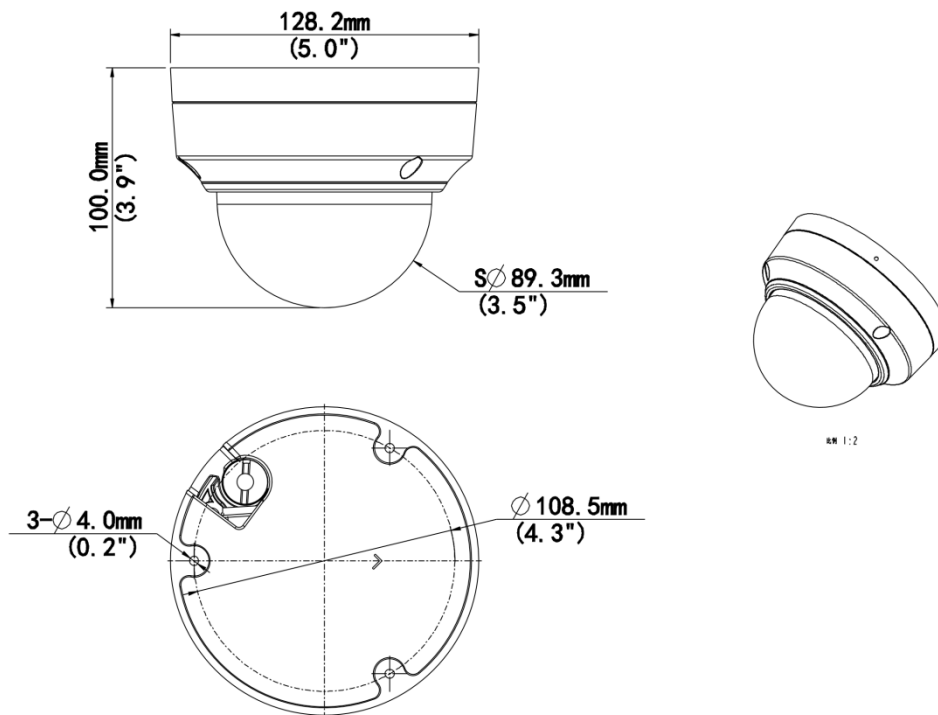

Dimensions

Accessories

TR-JB03-H-IN

Junction Box for Metal Turret Camera(Support wiring from behind)

TR-A01-IN

NPT 3/4" Waterproof Cable Gland

TR-JB07/WM03-F-IN

Wall Mounting Assembling Bracket with Back Hole for 3 Inch Hemisphere

TR-UP06-IN

Universal Pole Mounting Bracket

TR-WM03-B-IN

Wall Mounting Assembling Bracket for 3 Inch Hemisphere

TR-UC08-C

Bullet&Dome Corner Mounting Bracket