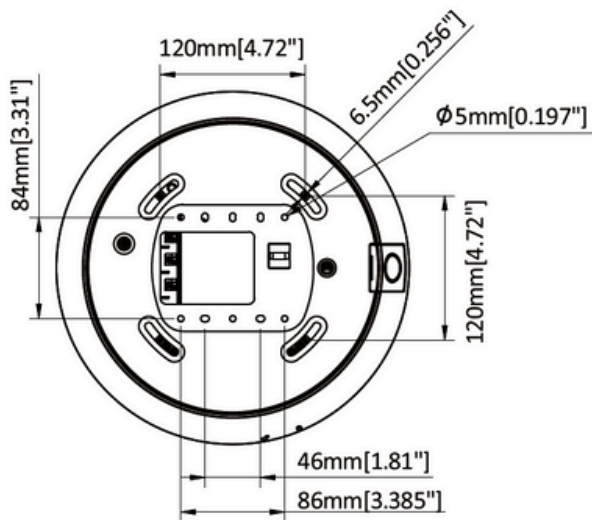

QUADPAN01

8MP 4 Channel Multi Sensor Vandal Dome IP Camera with Lights for 24/7 Full Color, IR Night Vision, AI Smart Events, 2.8~12 mm Motorized Lenses

DIMENSIONS

Indoor