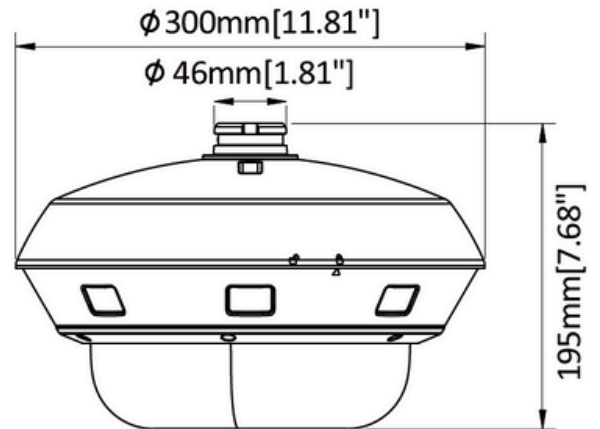

QUADPAN01

8MP 4 Channel Multi Sensor Vandal Dome IP Camera with Lights for 24/7 Full Color, IR Night Vision, AI Smart Events, 2.8~12 mm Motorized Lenses

DIMENSIONS

Indoor