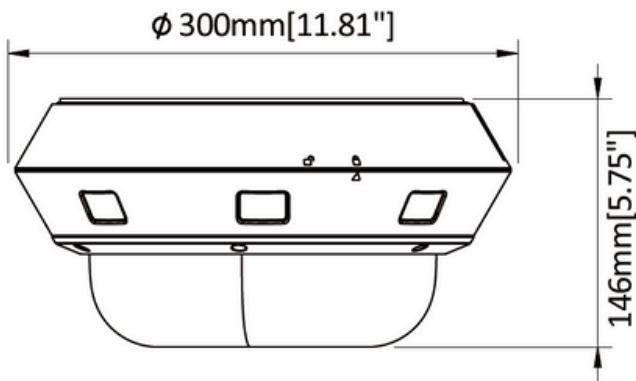

QUADPAN01

8MP 4 Channel Multi Sensor Vandal Dome IP Camera with Lights for 24/7 Full Color, IR Night Vision, AI Smart Events, 2.8~12 mm Motorized Lenses

DIMENSIONS

Indoor