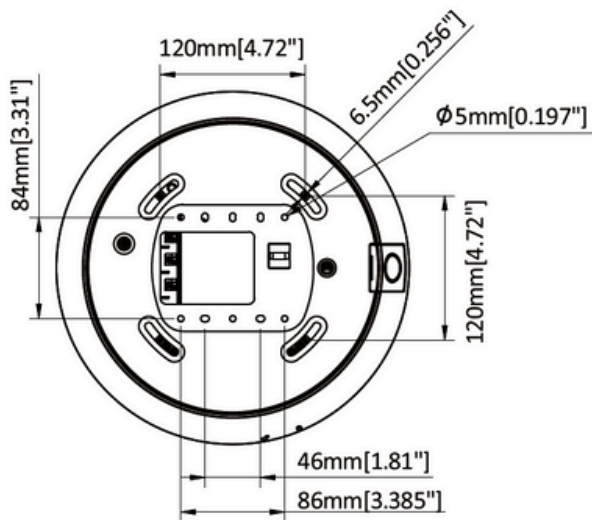

| INTERFACE          |   |
|--------------------|---|
| Network Connection | 1 RJ45 10M/100M/1000M Ethernet port           |
| On-Board Storage   | Built-in Micro SD/SDHC/SDXC slot, up to 256GB |
| Audio              | 1 input (RCA), 1 output (RCA)                 |
| Alarm              | 2 inputs, 2 outputs                           |
| Reset              | Yes   |

| GENERAL              |  |
|----------------------|--|
| Power                | ACV24 / DCV12 / PoE++                            |
|                      | Power consumption: Max 43W                       |
| Material             | Alloy  |
| Dimensions           | Ø 300 mm × 195 mm (11.8" x 7.7")                 |
| Package Dimension    | 500 mm × 395 mm × 385 mm (19.7" x 15.6" x 15.2") |
| Weight               | Approx. 4.6kg(10.1lb)                            |
| Operating conditions | -30~+55°C/less than ≤ 95% RH                     |
| Ingress Protection   | IP67   |
| Vandal Resistance    | IK10   |

## DIMENSIONS

Indoor

Outdoor