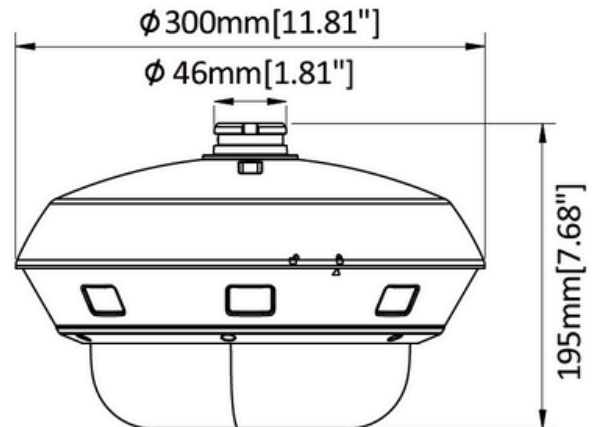

| INTERFACE          |   |
|--------------------|---|
| Network Connection | 1 RJ45 10M/100M/1000M Ethernet port           |
| On-Board Storage   | Built-in Micro SD/SDHC/SDXC slot, up to 256GB |
| Audio              | 1 input (RCA), 1 output (RCA)                 |
| Alarm              | 2 inputs, 2 outputs                           |
| Reset              | Yes   |

| GENERAL              |  |
|----------------------|--|
| Power                | ACV24 / DCV12 / PoE++                            |
|                      | Power consumption: Max 43W                       |
| Material             | Alloy  |
| Dimensions           | Ø 300 mm × 195 mm (11.8" x 7.7")                 |
| Package Dimension    | 500 mm × 395 mm × 385 mm (19.7" x 15.6" x 15.2") |
| Weight               | Approx. 4.6kg(10.1lb)                            |
| Operating conditions | -30~+55°C/less than ≤ 95% RH                     |
| Ingress Protection   | IP67   |
| Vandal Resistance    | IK10   |

## DIMENSIONS

Indoor

Outdoor