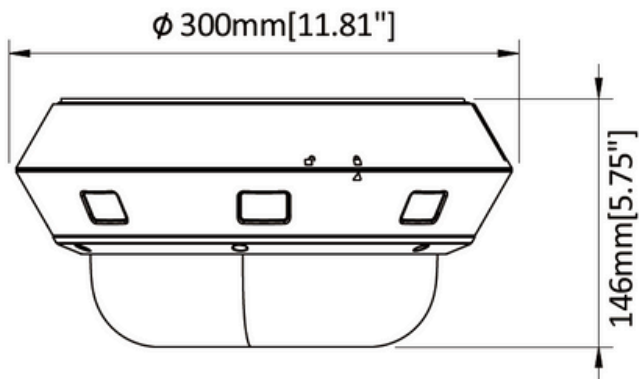

| INTERFACE          |   |
|--------------------|---|
| Network Connection | 1 RJ45 10M/100M/1000M Ethernet port           |
| On-Board Storage   | Built-in Micro SD/SDHC/SDXC slot, up to 256GB |
| Audio              | 1 input (RCA), 1 output (RCA)                 |
| Alarm              | 2 inputs, 2 outputs                           |
| Reset              | Yes   |

| GENERAL              |  |
|----------------------|--|
| Power                | ACV24 / DCV12 / PoE++                            |
|                      | Power consumption: Max 43W                       |
| Material             | Alloy  |
| Dimensions           | Ø 300 mm × 195 mm (11.8" x 7.7")                 |
| Package Dimension    | 500 mm × 395 mm × 385 mm (19.7" x 15.6" x 15.2") |
| Weight               | Approx. 4.6kg(10.1lb)                            |
| Operating conditions | -30~+55°C/less than ≤ 95% RH                     |
| Ingress Protection   | IP67   |
| Vandal Resistance    | IK10   |

## DIMENSIONS

Indoor

Outdoor