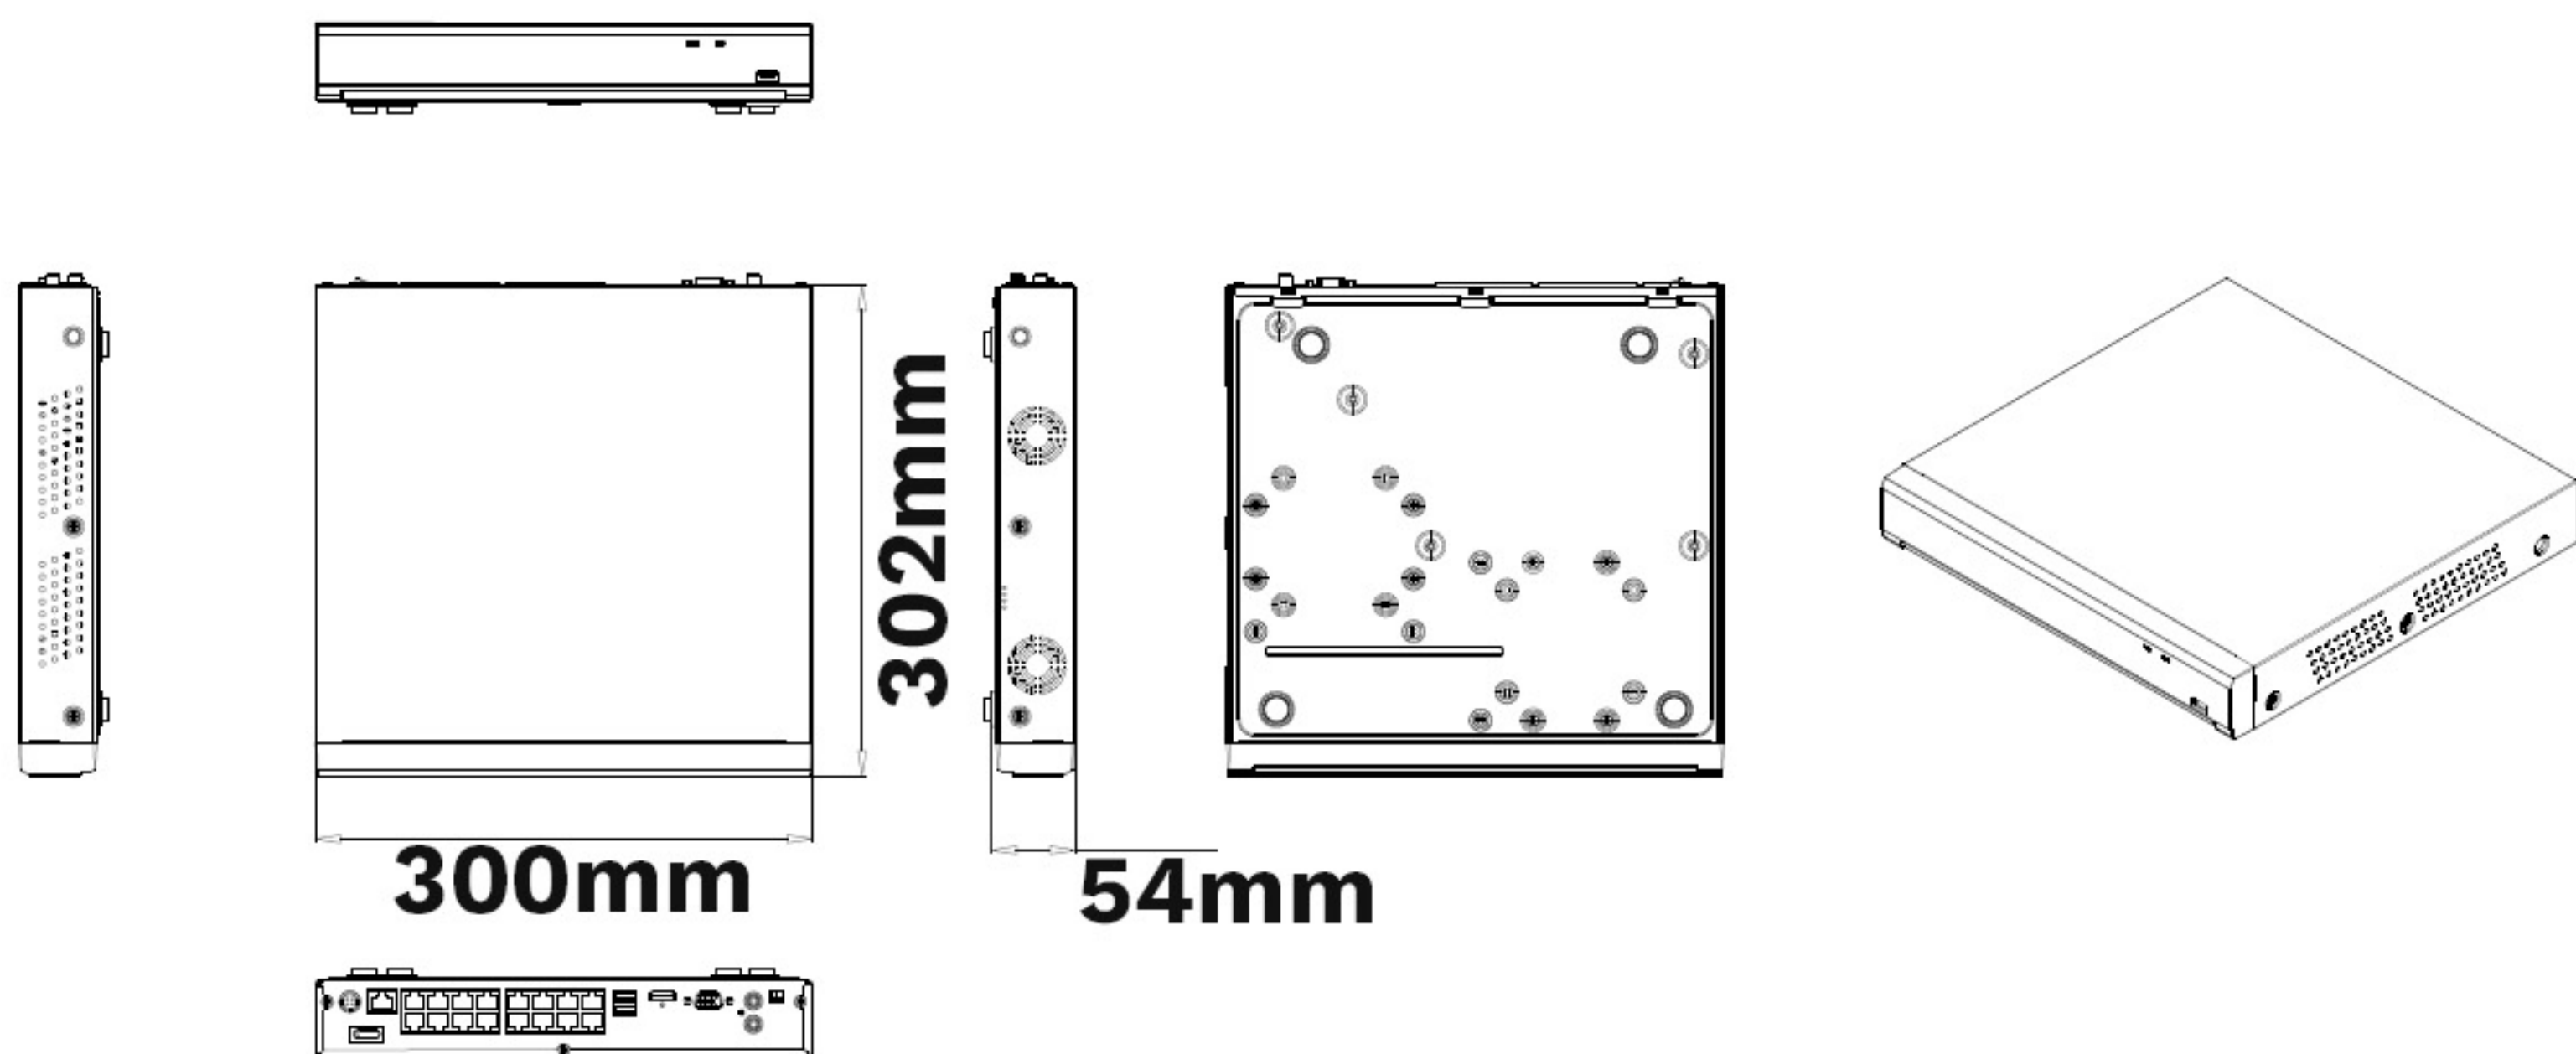

16-NVR4Kb

16 Channel POE NVR W/ 16 POE Ports

Records IP Security Cameras up to 4K (8MP) Resolution

PRODUCT HIGHLIGHTS

Records IP Cameras up to 4K (8MP) Resolution

Max 16 Channel IP Camera Connections

Max 168Mbps Incoming and Outgoing Bandwidth

1 SATA HDD interface up to 8TB

ONVIF Compatible

PRODUCT DIMENSIONS

PRODUCT SPECIFICATIONS

Product Model	16-NVR4Kb
Recording Resolution	8MP (4K), 5MP, 3MP, 2MP (1080P), 1.3MP (960P), 1.0MP (720P)
Recording Bandwidth	Max 168Mbps
Display Split	1 / 4 / 6 / 8 / 9 / 10 / 13 / 14 / 16
Output Interface	1 HDMI (up to 4K), 1 VGA
Display Resolution	1024x768, 1280x720, 1280x1024, 1440x900, 1920x1080, 2560x1440, 3840x2160
Alarm Input / Output	None
Ethernet	RJ-45 port (100/1000M)
Smart Phone	iOS, Android
Internal HDD	1 SATA HDD, up to 8TB
USB	1x3.0 USB for backup / upgrade 2x 2.0 USB for mouse
System Compatibility	ONVIF (v2.6)
Power Supply	1HDD: DC48V/2.5A PoE Switch: 48V
Dimensions	300x302x54mm